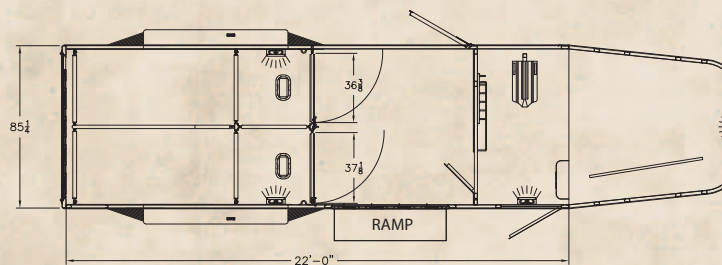

*Shown with optional equipment

The Exiss Model 720 SR trailer is one of the most versatile trailers in the market today. Complete with a full dressing room, rear ramp and side unload door, this model features a straight load configuration with a convenient side ramp, and can be used to haul 2 or 3 horses with plenty of room for other necessary items.

MODEL 7400 ST

Load Type: Straight
Horse Stalls: 2 Horse
Tack Room: 4' Sidewall
Wheels: 16" Steel Modular
Side Access: (1) Door; (1) Ramp
Rear: Ramp w/ tail curtains

Stall Width: 40"
Inside Height: 7'6"
Axle Size: (2) 7,000 lbs