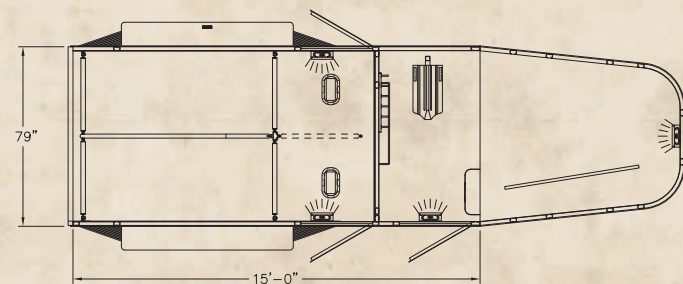

## MODEL 6200 ST

**Load Type:** Straight  
**Stall Width:** 36"  
**Inside Height:** 7'6"  
**Side Access:** (2) Doors  
**Axle Size:** (2) 5,200 lbs

**Horse Stalls:** 2 Horse  
**Tack Room:** 4' Sidewall  
**Rear:** Ramp w/ tail curtains  
**Wheels:** 16" Steel Modular  
**Exterior:** Full Length Slat