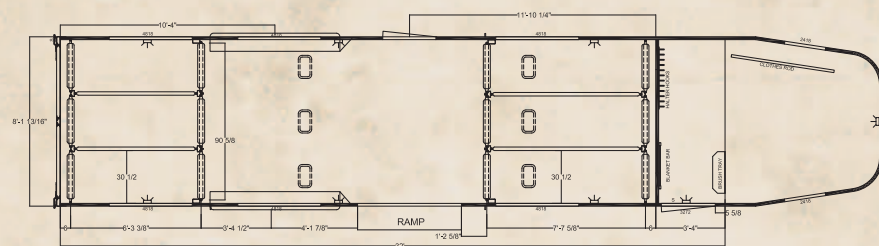

The Exiss 8600 ST is a durable straight load gooseneck that can transport up to six horses safely and easily. And with standard equipment such as a dressing room, rear ramp, side ramp and stalls that can easily convert into box stalls, this trailer is not only extremely durable, but extremely versatile.

DID YOU KNOW? All Exiss trailers feature a single piece roof system that ties to the upright posts, adding strength and durability to your trailer. The flooring on all Exiss horse trailers uses interlocking aluminum planks on top of 2" x 4" cross members to ensure your trailer's structure, safety and longevity.