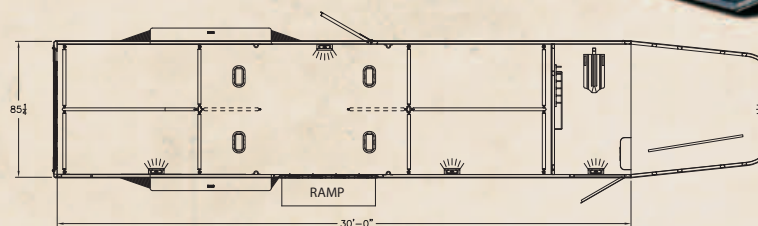

You've found the perfect trailer for transporting up to four large horses with maximum ease, comfort and safety — the Exiss 7400 ST. Designed specifically for large horses, this straight load, all-aluminum tapered gooseneck trailer provides maximum value with the most durable construction in the business.

WE STAND BEHIND OUR TRAILERS To demonstrate our confidence in our trailers, we've increased our warranty coverage! now, all new 2012 Exiss gooseneck trailers come standard with a fully-transferrable, eight-year limited warranty. See your local authorized Exiss dealership for details.

38 TRANSFERABLE WARRANTY
3 YEARS LIMITED / 8 YEARS STRUCTURAL