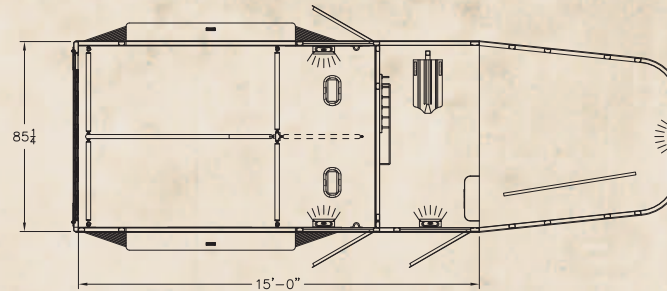

The 7200 ST is the perfect trailer for transporting two large horses with maximum ease, comfort and safety. Designed specifically for large horses, this straight load, all-aluminum gooseneck trailer provides maximum value with advanced engineering and the most durable construction in the

MODEL 7200 SR

Load Type: Straight
Horse Stalls: 2 or 3 Horse
Tack Room: 24" Shortwall
Wheels: 15" Steel Modular
Rear: Ramp w/ tail curtains
Side Access: (1) Door; (1) Ramp

Stall Width: 40"
Inside Height: 7'6"
Axle Size: (2) 6,000 lbs