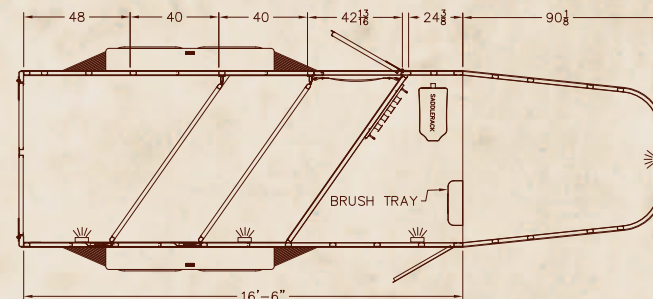

Contact your local Exiss dealership today to check out our comprehensive selection of high quality gooseneck horse trailers!

6'8" WIDE MODELS

MODELS 6300, 6400 CXF

Exterior Width: 6'8" **Inside Height:** 7'
Horse Stalls: 3-4 Horse **Stall Width:** 40"
Unload Door: (1) Standard **Rear Tack:** Optional
Tack Room: 2' Shortwall **Rear Doors:** 55/45
Wheels: 16" Steel Modular **Spare Tire:** Standard