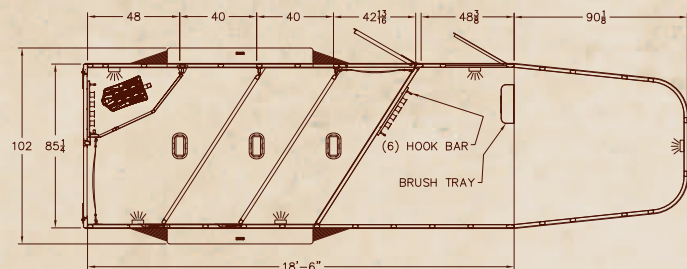

MODELS 7300, 7400, 7600

Exterior Width: 7'
Horse Stalls: 3,4,6 Horse
Unload Door: (1) Standard
Tack Room: 4' Shortwall
Wheels: 16" Steel Modular

Inside Height: 7'
Stall Width: 40"
Rear Tack: Folding
Rear Doors: 55/45
Spare Tire: Standard

These 3, 4 and 6 horse, slant load gooseneck models combine an impressive appearance with the horse-friendly features for which Exiss is famous. Its standard features – such as a folding rear tack, patented slam latches, and carpeted dressing room—make it the perfect choice for the serious horse enthusiast.

WE STAND BEHIND OUR TRAILERS! To demonstrate our confidence in our trailers, we've increased our warranty coverage! Now, all new 2012 Exiss gooseneck trailers come standard with a fully transferrable, eight-year limited warranty. See your local authorized Exiss dealership for details.

38 TRANSFERABLE WARRANTY
3 YEARS LIMITED / 8 YEARS STRUCTURAL