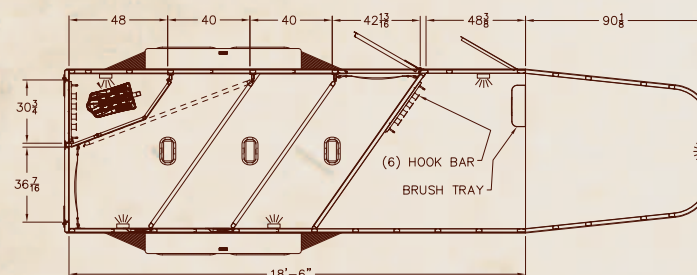

MODELS 6200, 6300, 6400

Exterior Width: 6'8"   **Inside Height:** 7'
Horse Stalls: 2-4 Horse   **Stall Width:** 40"
Unload Door: (1) Standard*   **Rear Tack:** Folding
Tack Room: 4' Shortwall   **Rear Doors:** 55/45
Wheels: 16" Steel Modular   **Spare Tire:** Standard