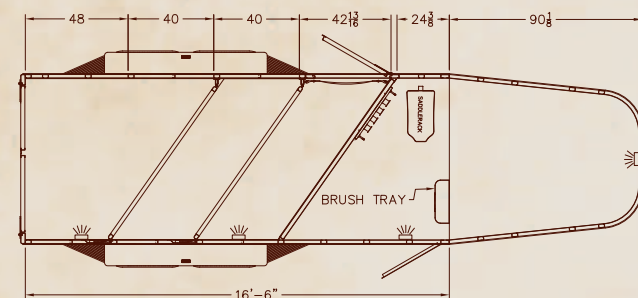

MODELS 6300, 6400 CX

Exterior Width: 6'8"   **Inside Height:** 7'
Horse Stalls: 3-4 Horse   **Stall Width:** 40"
Unload Door: (1) Standard   **Rear Tack:** Optional
Tack Room: 2' Shortwall   **Rear Doors:** 55/45
Wheels: 16" Steel Modular   **Spare Tire:** Standard

The 6300 CX and 6400 CX models from Exiss provide horse owners with two outstanding benefits: low prices and incredible airflow in the horse area. Starting at prices well under other goosenecks, these models deliver a safe, comfortable ride at a great price.

WE PUT OURSELVES IN YOUR BOOTS

When it's time to make a major purchase, it's nice to have confidence that your selection was built the right way. As a proud member of the **National Association of Trailer Manufacturers**, not only do our trailers meet all NATM requirements, but they're built with your safety and satisfaction as our goal.